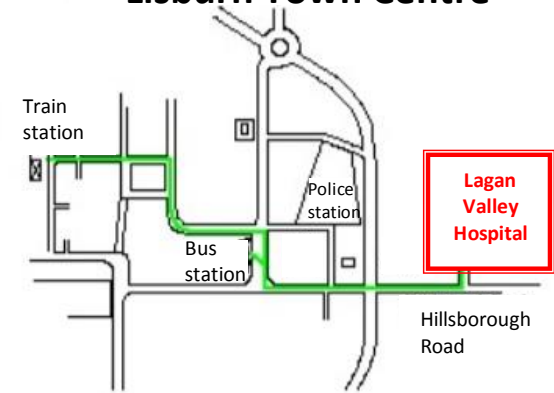

South Eastern Health and Social Care Trust

**Radiology:
We Are Here**

Lisburn Town Centre

Sprucefield Junction

Lagan Valley Hospital Site Plan

DOR	MAP LVH 01	Author: M Cadden, R Wilson	V1	Issued: April 2021	Review: April 2024
-----	------------	----------------------------	----	--------------------	--------------------