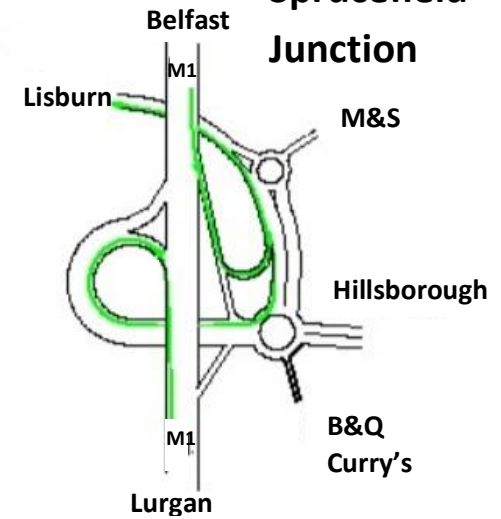

South Eastern Health and Social Care Trust

**Radiology:
We Are Here**

Lisburn Town Centre

Sprucefield Junction

Lagan Valley Hospital Site Plan

DOR	MAP LVH 01	Author: M Cadden, R Wilson	V1	Issued: April 2021	Review: April 2024
-----	------------	----------------------------	----	--------------------	--------------------