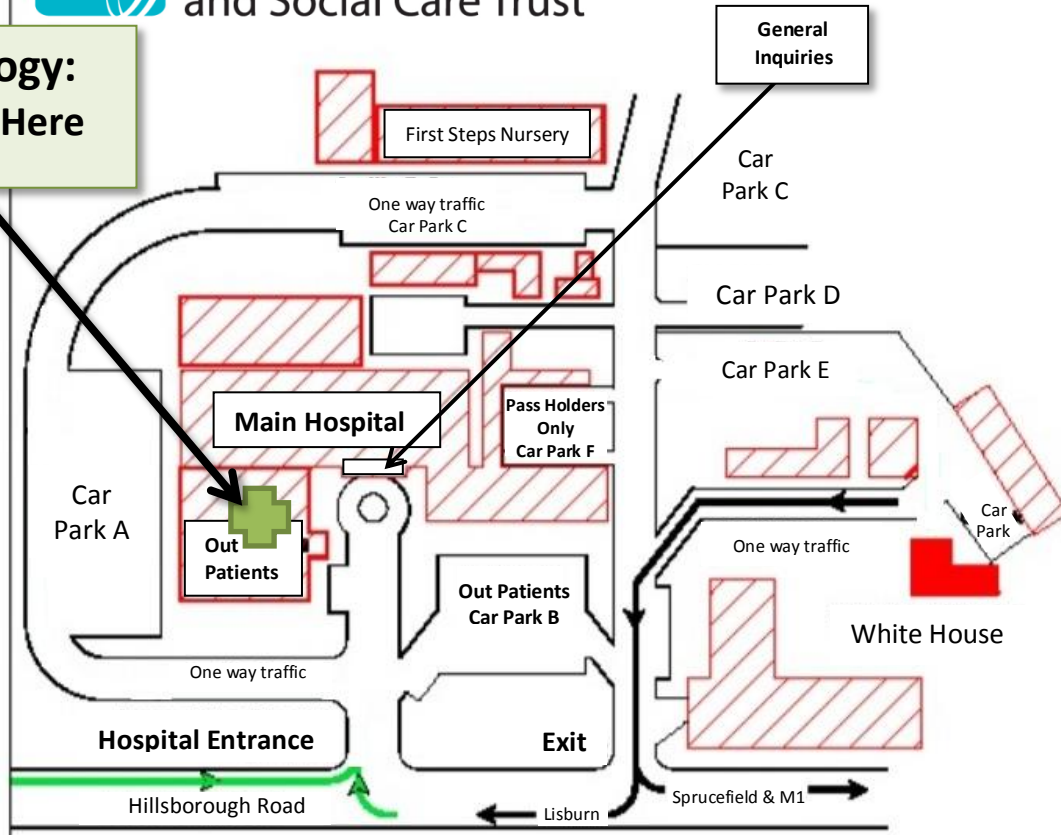

South Eastern Health and Social Care Trust

**Radiology:
We Are Here**

Lisburn Town Centre

Sprucefield Junction

Lagan Valley Hospital Site Plan

DOR	MAP LVH 01	Author: M Cadden, R Wilson	V1	Issued: April 2021	Review: April 2024
-----	------------	----------------------------	----	--------------------	--------------------