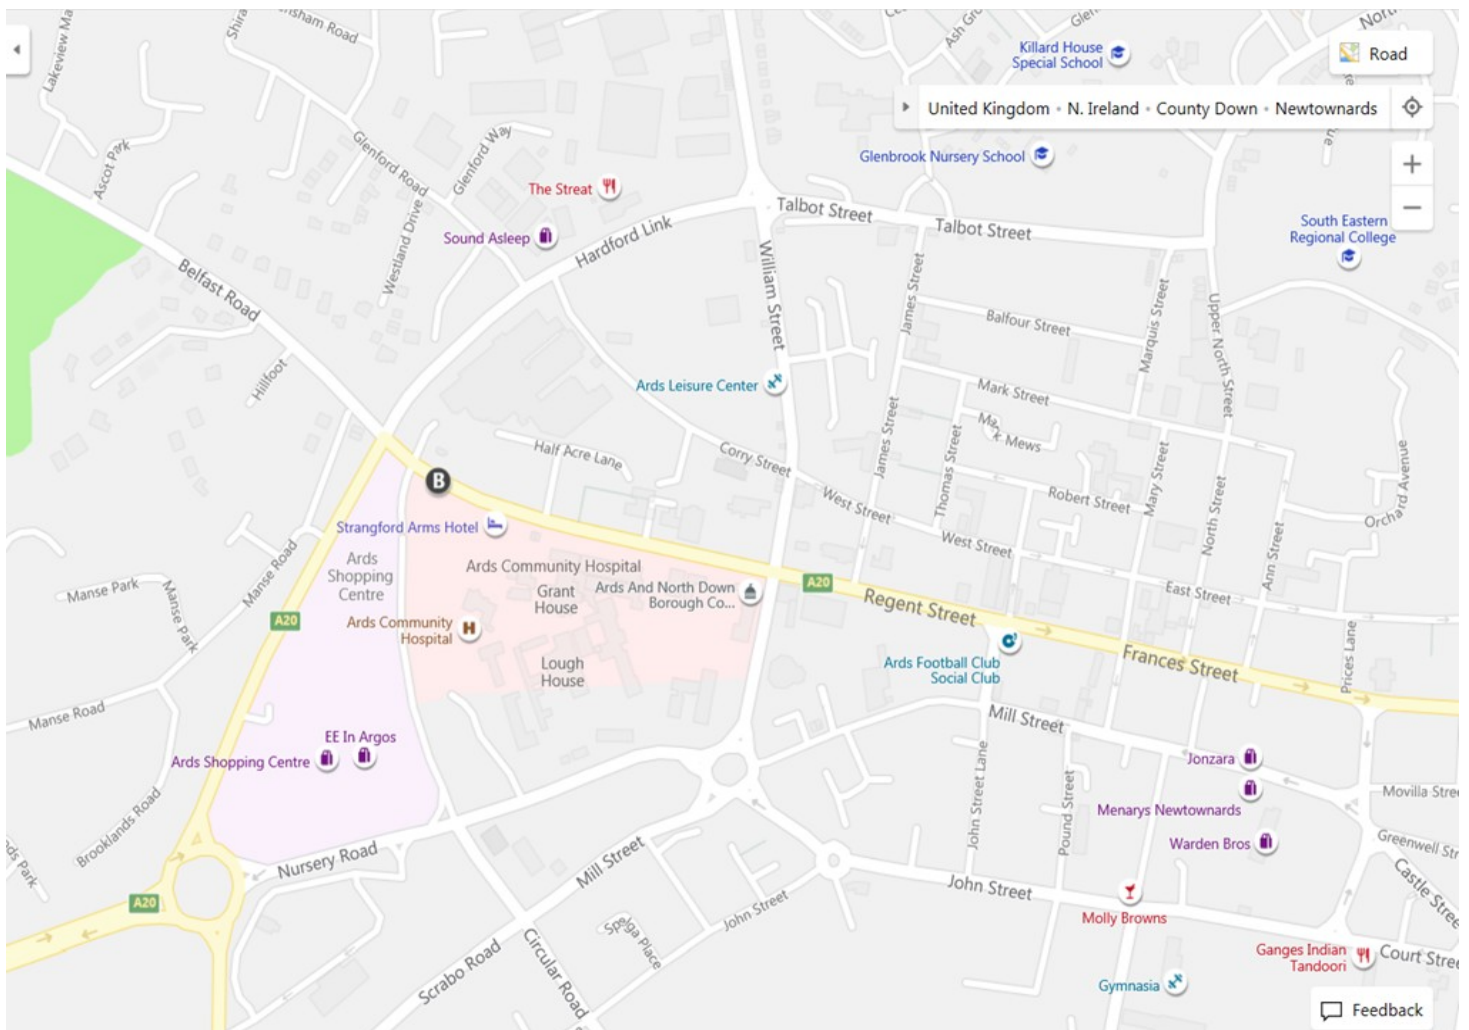

VENUE:

**Strangford Arms Hotel,
92 Church Street, Newtownards,
Co. Down, Northern Ireland, BT23 4AL**

**The Strangford Arms Hotel is located next to Ards Shopping Centre
Please leave adequate time for parking as the hotel car parking is
limited**